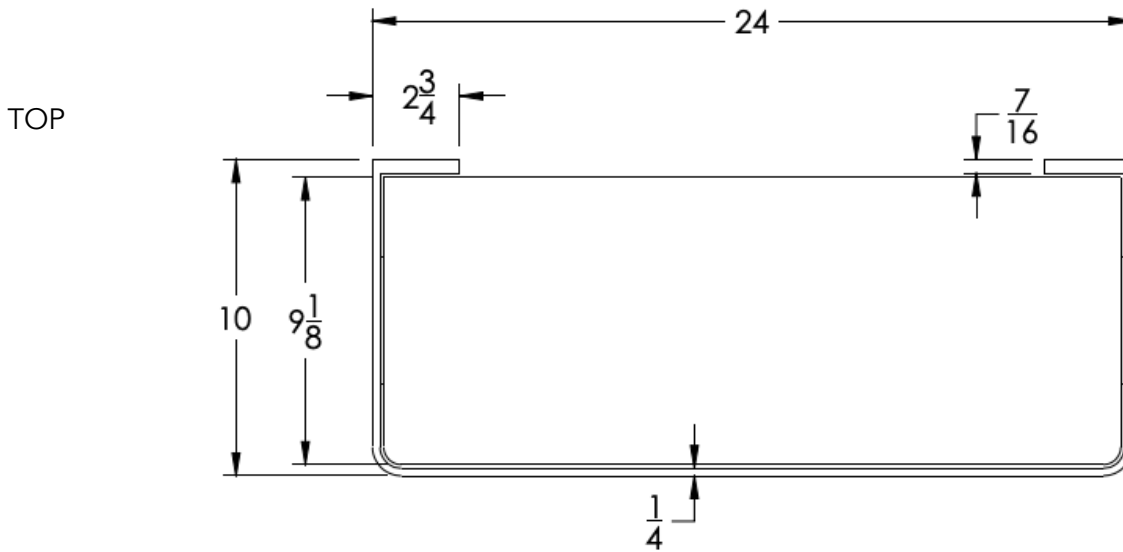

neelnox

LET
THERE
BE **DESIGN.**

FEATURES

- Premium 304 Grade Stainless Steel
- Solid Mount Construction
- Concealed Installation Hardware
- State of the art wall anchors included for installation on Dry wall or Tile

Dimensions in inches

NOTE: Dimensions subject to change without notice.