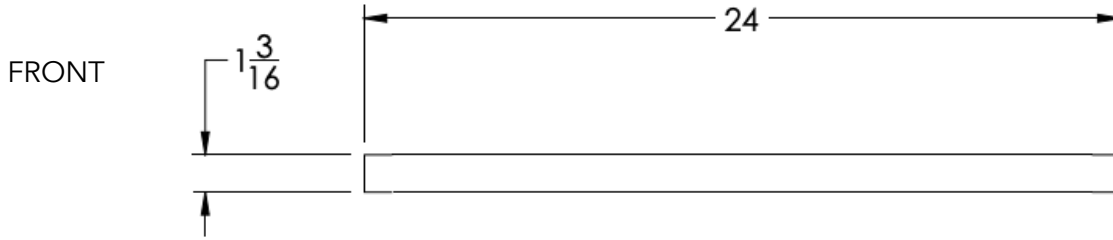

Dimensions in inches

NOTE: Dimensions subject to change without notice.