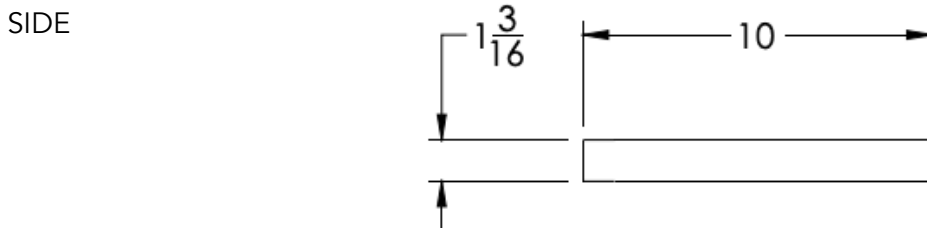

Dimensions in inches

NOTE: Dimensions subject to change without notice.