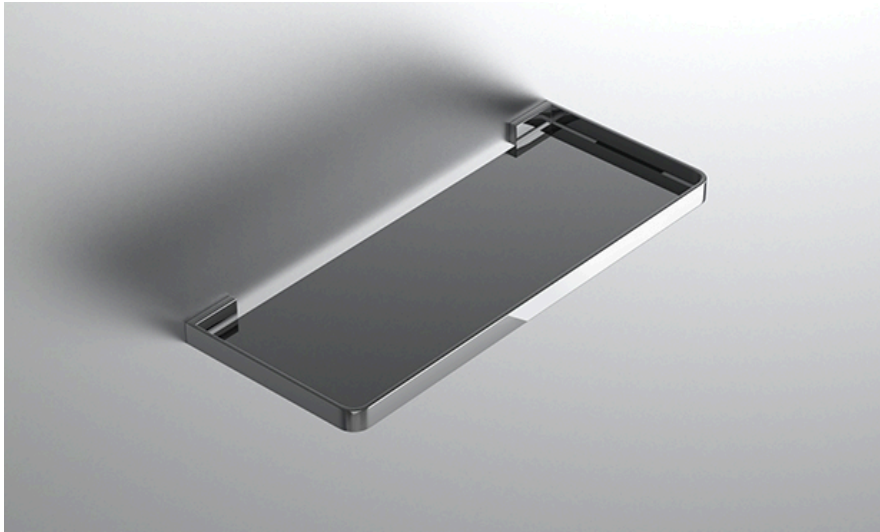

neelnox

LET
THERE
BE **DESIGN.**

FEATURES

- Premium 304 Grade Stainless Steel
- Solid Mount Construction
- Concealed Installation Hardware
- State of the art wall anchors included for installation on Dry wall or Tile

COLLECTION HARBOR

TOWEL RACK

Model	Product	Finishes Available
HBR-TRK24	Towel Rack	Multiple finishes available. Over 23 finishes to choose from.

FINISHES			
	Polished (-P)	Antique Copper (-ACOP)	Polished Gold (-PGLD)
	Brushed (-B)	Polished Brass (-PBRS)	Brushed Copper (-BCOP)
	Brushed Gold (-BGLD)	Matte White (-WHT)	Brushed Rose Gold (-BRGD)
	Matte Black (-BLK)	Brushed Modern Bronze (-BMBRZ)	Brushed Black (-BRBLK)
	Oil Rubbed Bronze (-ORB)	Glossy White (-GWHT)	Polished Black (-PBLK)
	Brushed Brass (-BBRS)	Polished Rose Gold (-PRGD)	Antique Nickel (-ANKL)
	Brushed Bronze (-BBRZ)	Unlacquered Brass (-UBRS)	Black Nickel (-NKBL)
	Antique Brass (-ABRS)	Polished Nickel (-PNKL)	